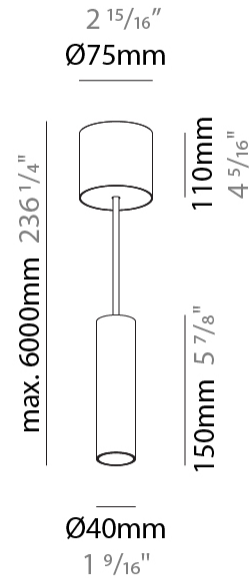

GENERAL

Series: Hangover
Subseries: Hangover Monopoint Surface Canopy
Brand: Prolicht
Division: Architectural
Mounting Type: Suspension
Mounting Location: Ceiling
Subcategory: Pendant

PHYSICAL

Shape: Cylinder
Diameter (mm): 40
Diameter (in): 1 9/16
Height (mm): 150
Height (in): 5 7/8
Max. Overall Height (mm): 2150
Max. Overall Height (in): 84 5/8
Light Distribution: Downlight
Weight (kg): 0.75
Weight (lbs): 1.65
Diffuser: Shine Ring 0-6
Fixture Finish: SSR / BKV / CWI / CRY / HAB / UFT / ITA / RUA / FTG / MYG / LOD / PUS / FRO / FUP / KIA / POP / BLS / SPG / MEY / GOH / GUM / CHC / COM / ABZ / JAG / OBR / MOS / ROR
Fixture Material: Aluminum
Cable Details: 2000mm / 6000mm Cable in White / Black / Orange / Red

LED

Number of LEDs: 1
Color Temperature (°K): 2700 / 3000 / 4000
Max. Delivered Lumen (lm): 842
CRI: >90 CRI
Lamp Life (hrs): 50000

OPTICAL

Reflector: 40 / 50

RATINGS AND CERTIFICATIONS

Certified By: Certified for North American Standards
IP rating: IP20

Shape: Cylinder
 Diameter (mm): 28
 Diameter (in): 1 1/8
 Height (mm): 300
 Height (in): 11 13/16
 Max. Overall Height (mm): 2300
 Max. Overall Height (in): 90 3/16
 Light Distribution: Downlight
 Weight (kg): 0.75
 Weight (lbs): 1.65
 Fixture Finish: [SSR / BKV / CWI / CRY / HAB / UFT / ITA / RUA / FTG / MYG / LOD / PUS / FRO / FUP / KIA / POP / BLS / SPG / MEY / GOH / GUM / CHC / COM / ABZ / JAG / OBR / MOS / ROR](#)
 Fixture Material: Aluminum
 Cable Details: [2000mm or 4000mm Black Cable](#)